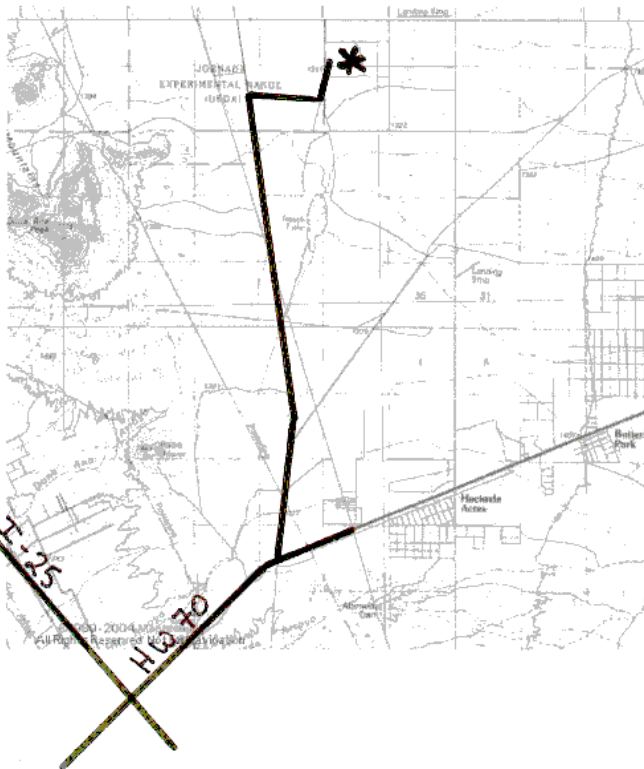

Mesilla Valley Model Airplane Club

www.mvmac.org

MVMAC SCALE FLY-IN **SATURDAY MAY 1, 2010** **LAS CRUCES, NEW MEXICO**

DIRECTIONS TO MVMAC CLUB FIELD

From the intersection of I-25 and Highway 70 in Las Cruces:

- Go 4.1 miles east on 70 and take the Mesa Grande exit
- Turn left on Mesa Grande
- Immediately, turn left again onto the westbound frontage road
- Go .7 miles west on the frontage road
- Turn right, and go 7.2 miles north on Jornada road, past the stone pillars
- Turn right on county road D-65
- Follow D-65 1.4 miles to the MVMAC field