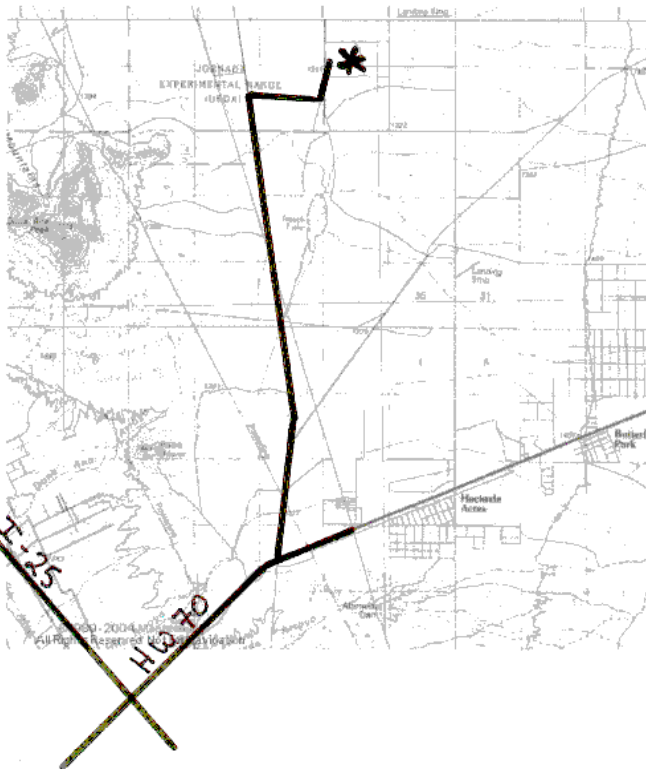

Mesilla Valley Model
Airplane Club
www.mvmac.org

**MVMAC SCALE FLY-IN
SATURDAY MAY 7, 2011
LAS CRUCES, NEW MEXICO**

DIRECTIONS TO MVMAC CLUB FIELD

From the intersection of I-25 and Highway 70 in Las Cruces:

- Go 4.1 miles east on 70 and take the Mesa Grande exit
- Turn left on Mesa Grande
- Immediately, turn left again onto the westbound frontage road
- Go .7 miles west on the frontage road
- Turn right, and go 7.2 miles north on Jornada road, past the stone pillars
- Turn right on county road D-65
- Follow D-65 1.4 miles to the MVMAC field